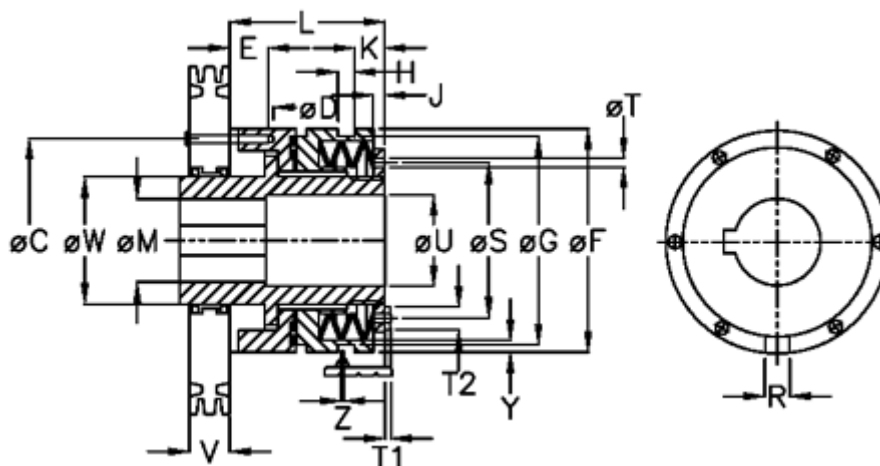

Article number: 46924533

Description: Torque limiter Safelifting C 45 L

## Measures

C	= 105	J	= 9.0	T1	= 4.0
D	= 6xM8	K	= 20.0	T2	= 10
Disc spring mounting	= 5x1L	L	= 125.0	U	= 46
Disc spring version	= L - heavy	M max	= 45	V	= 47.0
E	= 12.0	M min	= 18	W	= 65
F	= 120	R	= 10	X	= 59.0
G	= 112.0	S	= 82	Y	= 2
H	= 10	T	= 6	Z	= 0.0